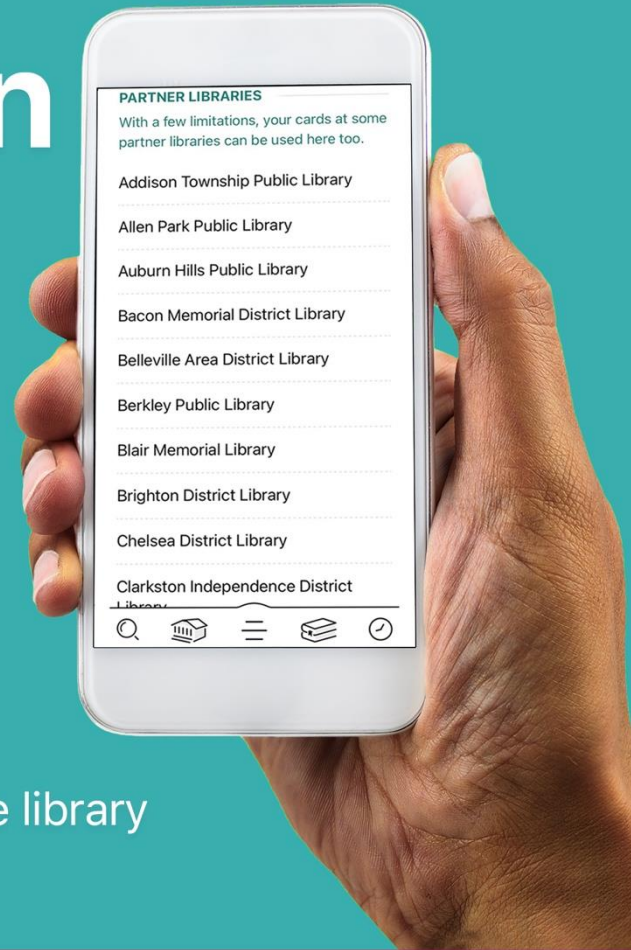

# You now have access to even more books!

To add your card for a partner library:

1. Go to MENU > Add Library
2. Search for the partner library and open it.
3. Tap Sign In With My Card.
4. Under "Partner Libraries," choose your home library from the list and sign in.

Get more access with your  
**Traverse Area District Library member library card!**  
Borrow titles from any of these collections:

- Download Destination
- Great Lakes Digital Libraries
- Lakeland Digital Library
- Metro Net Library Consortium
- Midwest Collaborative for Library Services
- Mideastern Michigan Library Cooperative
- Suburban Library Cooperative
- Up North Digital Consortium
- White Pine Library Cooperative (Fuel Your Mind)
- Woodlands Downloadable Library